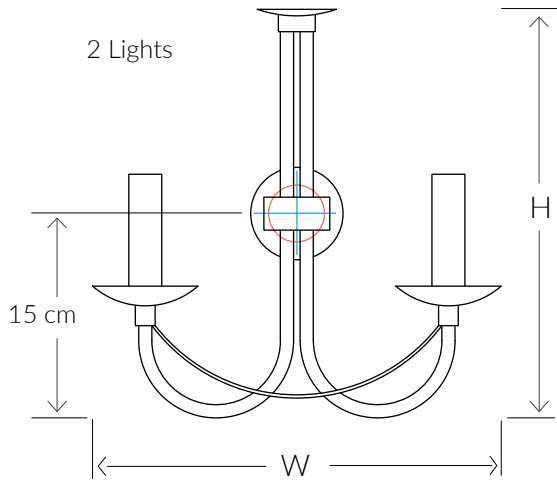

ABRISSEI LIGHTING

CASA METAL WALL LIGHT 11078

Consult chart (right) for sizing

*The height of the wall light is taken from the lowest point of the fitting to the top of the wall light.

All our product are handmade, therefore small variances may occur.

SIZES*

1 light	H 30cm H 12.2"	W 8cm W 3.1"
2 light	H 31cm H 12.2"	W 31cm W 12.2"
3 light	H 31cm H 12.2"	W 38cm W 15"
3+2 light	H 48cm H 18.9"	W 38cm W 15"

Bespoke size available

FINISHES AVAILABLE

Colour palettes available online.

INSTALLATION

Fixture requires on site assembly by a qualified electrician.

ELECTRICALS

LED bulbs - recommended for products sold with shades
Lightbulbs are not supplied.

UK

220V E14 Candle bulb

40W max per bulb (Standard) - 6W LED per bulb