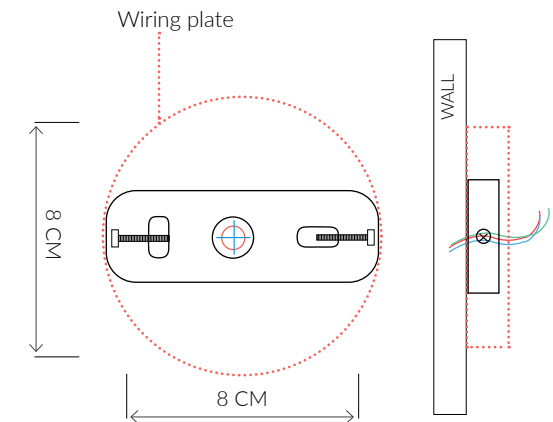

SHADES

Silk and Cotton shades available for this product
Colour palettes available online.