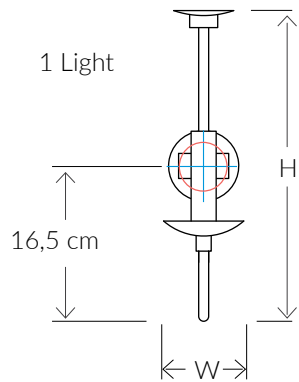

ABRISSEI LIGHTING

CASA METAL WALL LIGHT 11078

Consult chart (right) for sizing

*The height of the wall light is taken from the lowest point of the fitting to the top of the wall light.

All our product are handmade, therefore small variances may occur.

SIZES*

1 light	H 30cm H 12.2"	W 8cm W 3.1"
2 light	H 31cm H 12.2"	W 31cm W 12.2"
3 light	H 31cm H 12.2"	W 38cm W 15"
3+2 light	H 48cm H 18.9"	W 38cm W 15"

Bespoke size available

FINISHES AVAILABLE

Colour palettes available online.