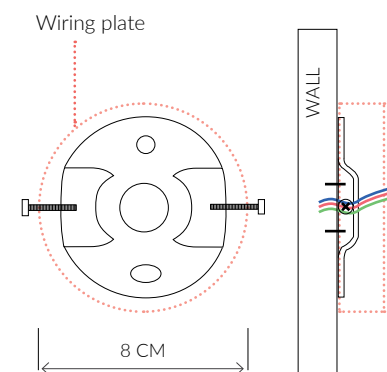

SHADES

Silk and Cotton shades available for this product.
Colout palettes available online.