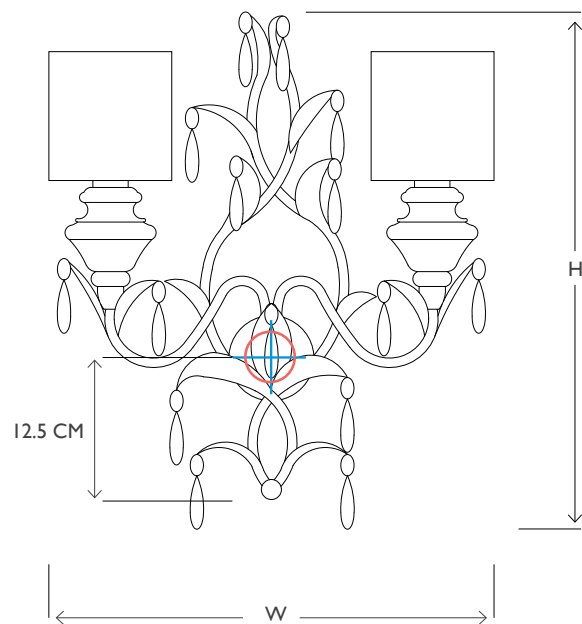

All lighting is made to CE standards

UL listing upon request

SIZES*

2 light	H 40cm	W 35cm
	H 15.7"	W 13.8"

Bespoke size available

Consult chart (right) for sizing

*The height of the wall light is taken from the lowest point of the fitting to the top of the wall light.