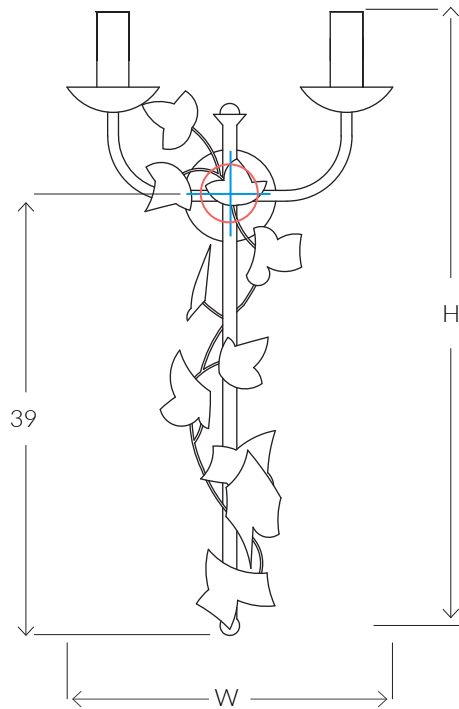

## CONTEMPORARY IVY METAL WALL LIGHT I0935

Consult chart (right) for sizing

\*The height of the wall light is taken from the lowest point of the fitting to the top of the wall light.

All our product are handmade, therefore variances may occur.

### SIZES\*

2 light	H 65cm	W 30cm	D 11cm
	H 26"	W 11.8"	D 4.3"

Bespoke size available