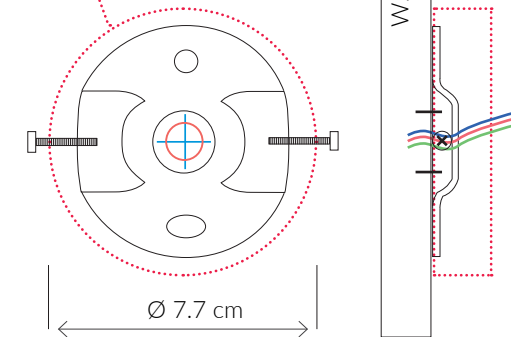

SHADES

Silk and Cotton shades available for this product.
Colour palettes available online.