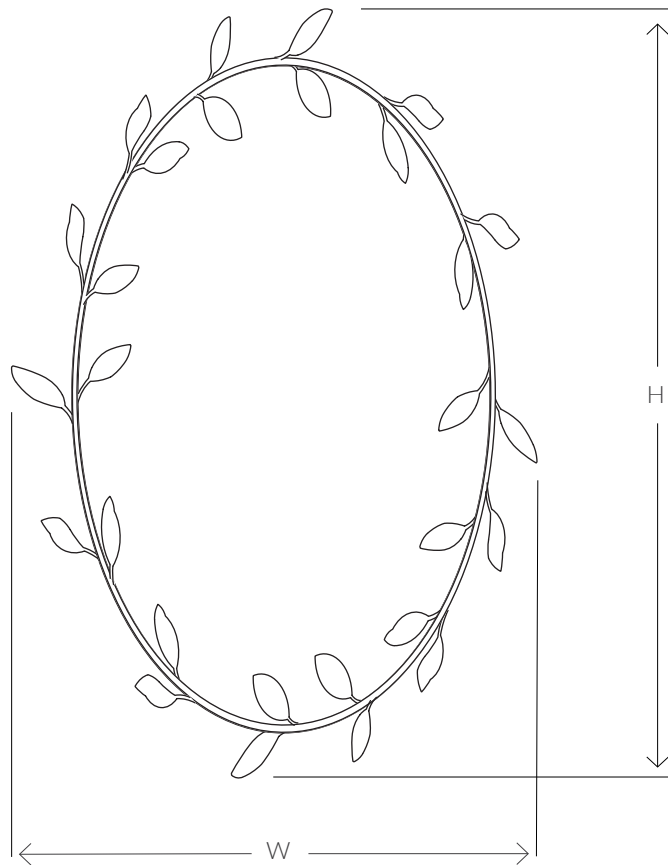

VILLAVERDE

LONDON

FOLIAGE OVAL MIRROR

METAL MIRROR 11096

Consult chart (right) for sizing

All our product are handmade, therefore small variances may occur.

SIZES*

H 80 H 31.5"	W 50cm W 19.7"	Kg 8 Lbs 17.6
H 92 H 36.2"	W 62cm W 24.4"	Kg 9 Lbs 19.8
H 97 H 38.2"	W 62cm W 24.4"	Kg 10 Lbs 22
H 120 H 47.3"	W 75cm W 29.5"	Kg 11 Lbs 30.9

FITTING

Fixing - Vertical

Mirror hook.