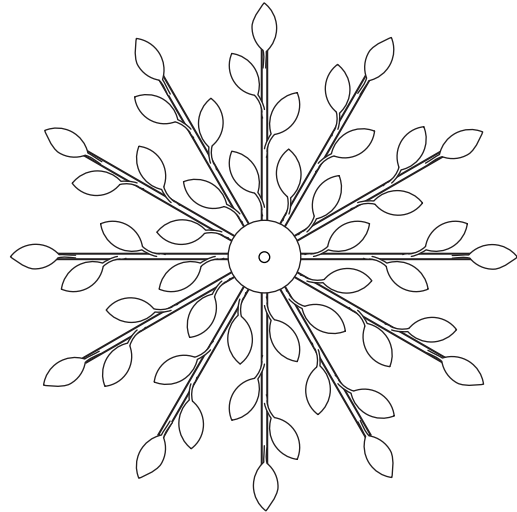

FOLIA PENDANT
METAL CHANDELIER | 1091

Consult chart (right) for sizing

*The height of the ceiling light is taken from the lowest point of the product to the ceiling fitting.

All our product are handmade, therefore small variances may occur.

SIZES

6 light	H 30cm H 11.8"	H Tot 60cm H Tot 23.6"	Diam 80cm Diam 31.5"	Kg 6.5 Lb 14.3
---------	-------------------	---------------------------	-------------------------	-------------------

Bespoke size available.