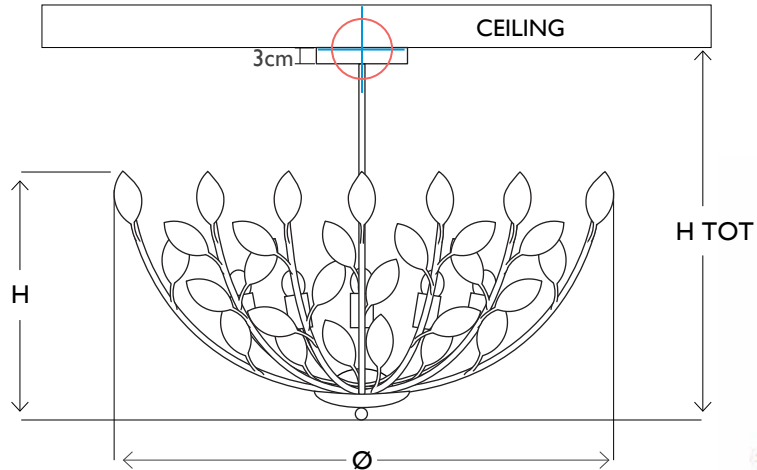

FOLIA PENDANT
METAL CHANDELIER | 1091

Consult chart (right) for sizing

*The height of the ceiling light is taken from the lowest point of the product to the ceiling fitting.

All our product are handmade, therefore small variances may occur.

SIZES

6 light	H 30cm H 11.8"	H Tot 60cm H Tot 23.6"	Diam 80cm Diam 31.5"	Kg 6.5 Lb 14.3
---------	-------------------	---------------------------	-------------------------	-------------------

Bespoke size available.