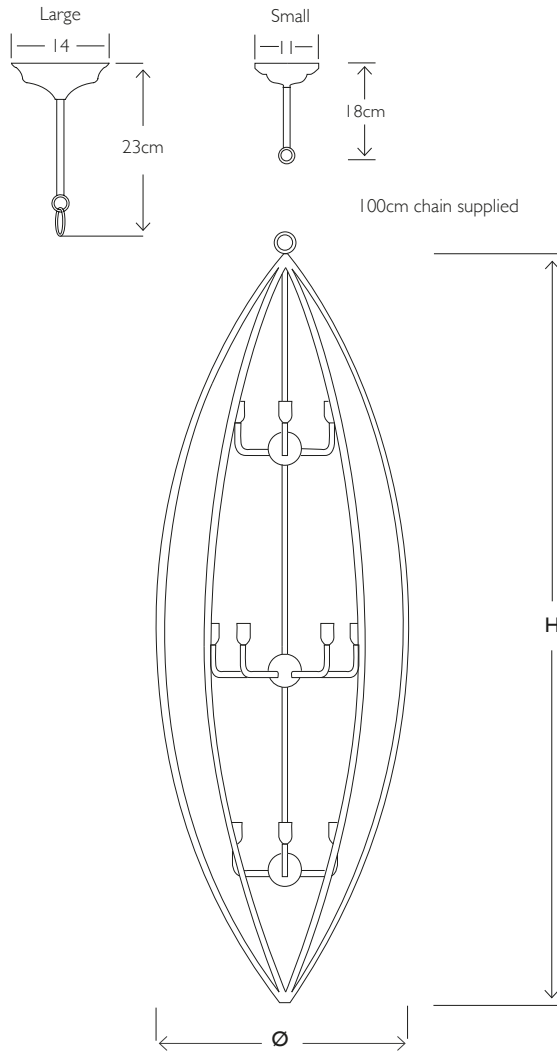

VILLAVERDE

LONDON

ARIS

METAL CHANDELIER 11026

Consult chart (right) for sizing

SIZES*

3+6+3 Light	H 180cm	Diam 62cm	Kg12
	H 70.9"	Diam 24.4"	Lb 26

Bespoke size available

MATERIALS

METAL
Hand painted metal.

OTHER FINISHES
Candle holders and chain to match metal finishes.

METAL FINISHES
Colour palettes available online.

DETAILS

SUSPENSION

All ceiling lights are supplied with approximately 100cm or 40" of chain. If additional chain is required please specify this with your order so that the fitting can be wired with an additional amount of cable. Additional costs may apply.