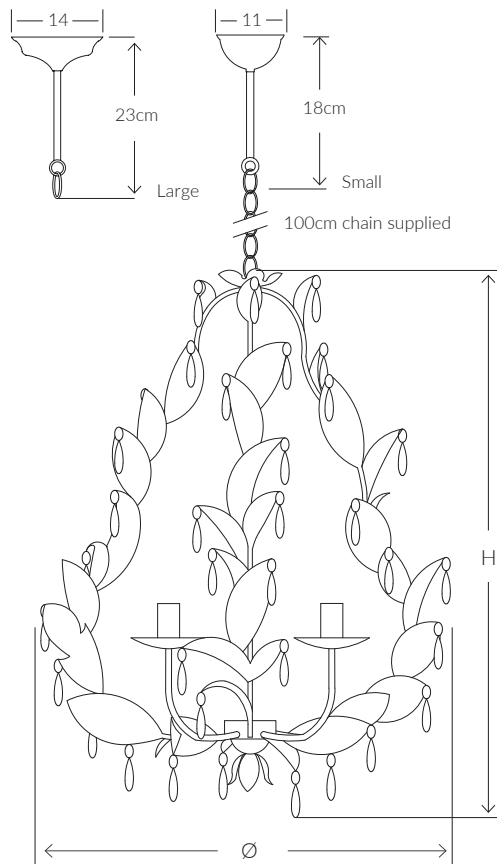

VILLAVERDE

LONDON

ARABELLA

METAL CHANDELIER 10363

Consult chart (right) for sizing

SIZES*

5 light	H 70cm	Diam 55cm	Kg 8
	H 27.6"	Diam 21.6"	Lb 17.6

Bespoke sizes available

*The product height, does not include the ceiling cup dimension.
Please refer to the diagram above for the ceiling cup dimensions.

All products are handmade, therefore variances may occur.

MATERIALS

METAL
Hand painted metal.