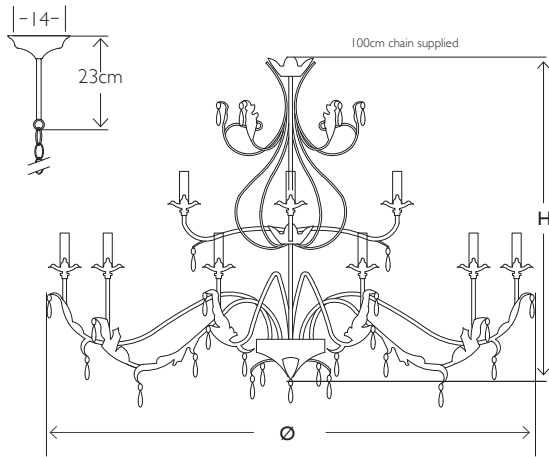

ABRISSI LIGHTING

HAMILTON METAL CHANDELIER I0879

Consult chart (right) for sizing

*The product height, does not include the ceiling cup dimension.
Please refer to the diagram above for the ceiling cup dimensions.

All products are handmade, therefore variances may occur.

SIZES*

8+8+4 light	H 95cm H 37.4 "	Diam 130cm Diam 51.2 "	Kg 20 Lb 30.9
10+8+6+4 light	H 160cm H 62.9 "	Diam 100cm Diam 39.3 "	
12+10+8+6+4 light	H 200cm H 78.7 "	Diam 150cm Diam 59 "	