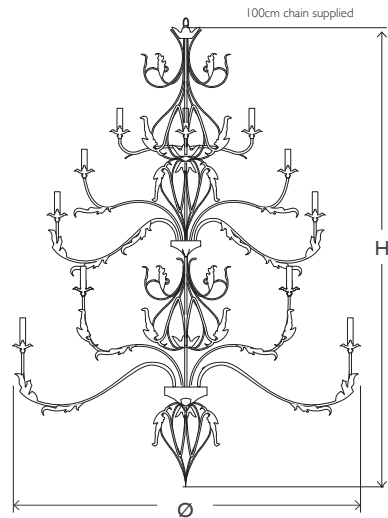

ABRISSI LIGHTING

HAMILTON METAL CHANDELIER I0879

Consult chart (right) for sizing

*The product height, does not include the ceiling cup dimension.
Please refer to the diagram above for the ceiling cup dimensions.

All products are handmade, therefore variances may occur.

SIZES*

8+8+4 light	H 95cm H 37.4 "	Diam 130cm Diam 51.2 "	Kg 20 Lb 30.9
10+8+6+4 light	H 160cm H 62.9 "	Diam 100cm Diam 39.3 "	
12+10+8+6+4 light	H 200cm H 78.7 "	Diam 150cm Diam 59 "	